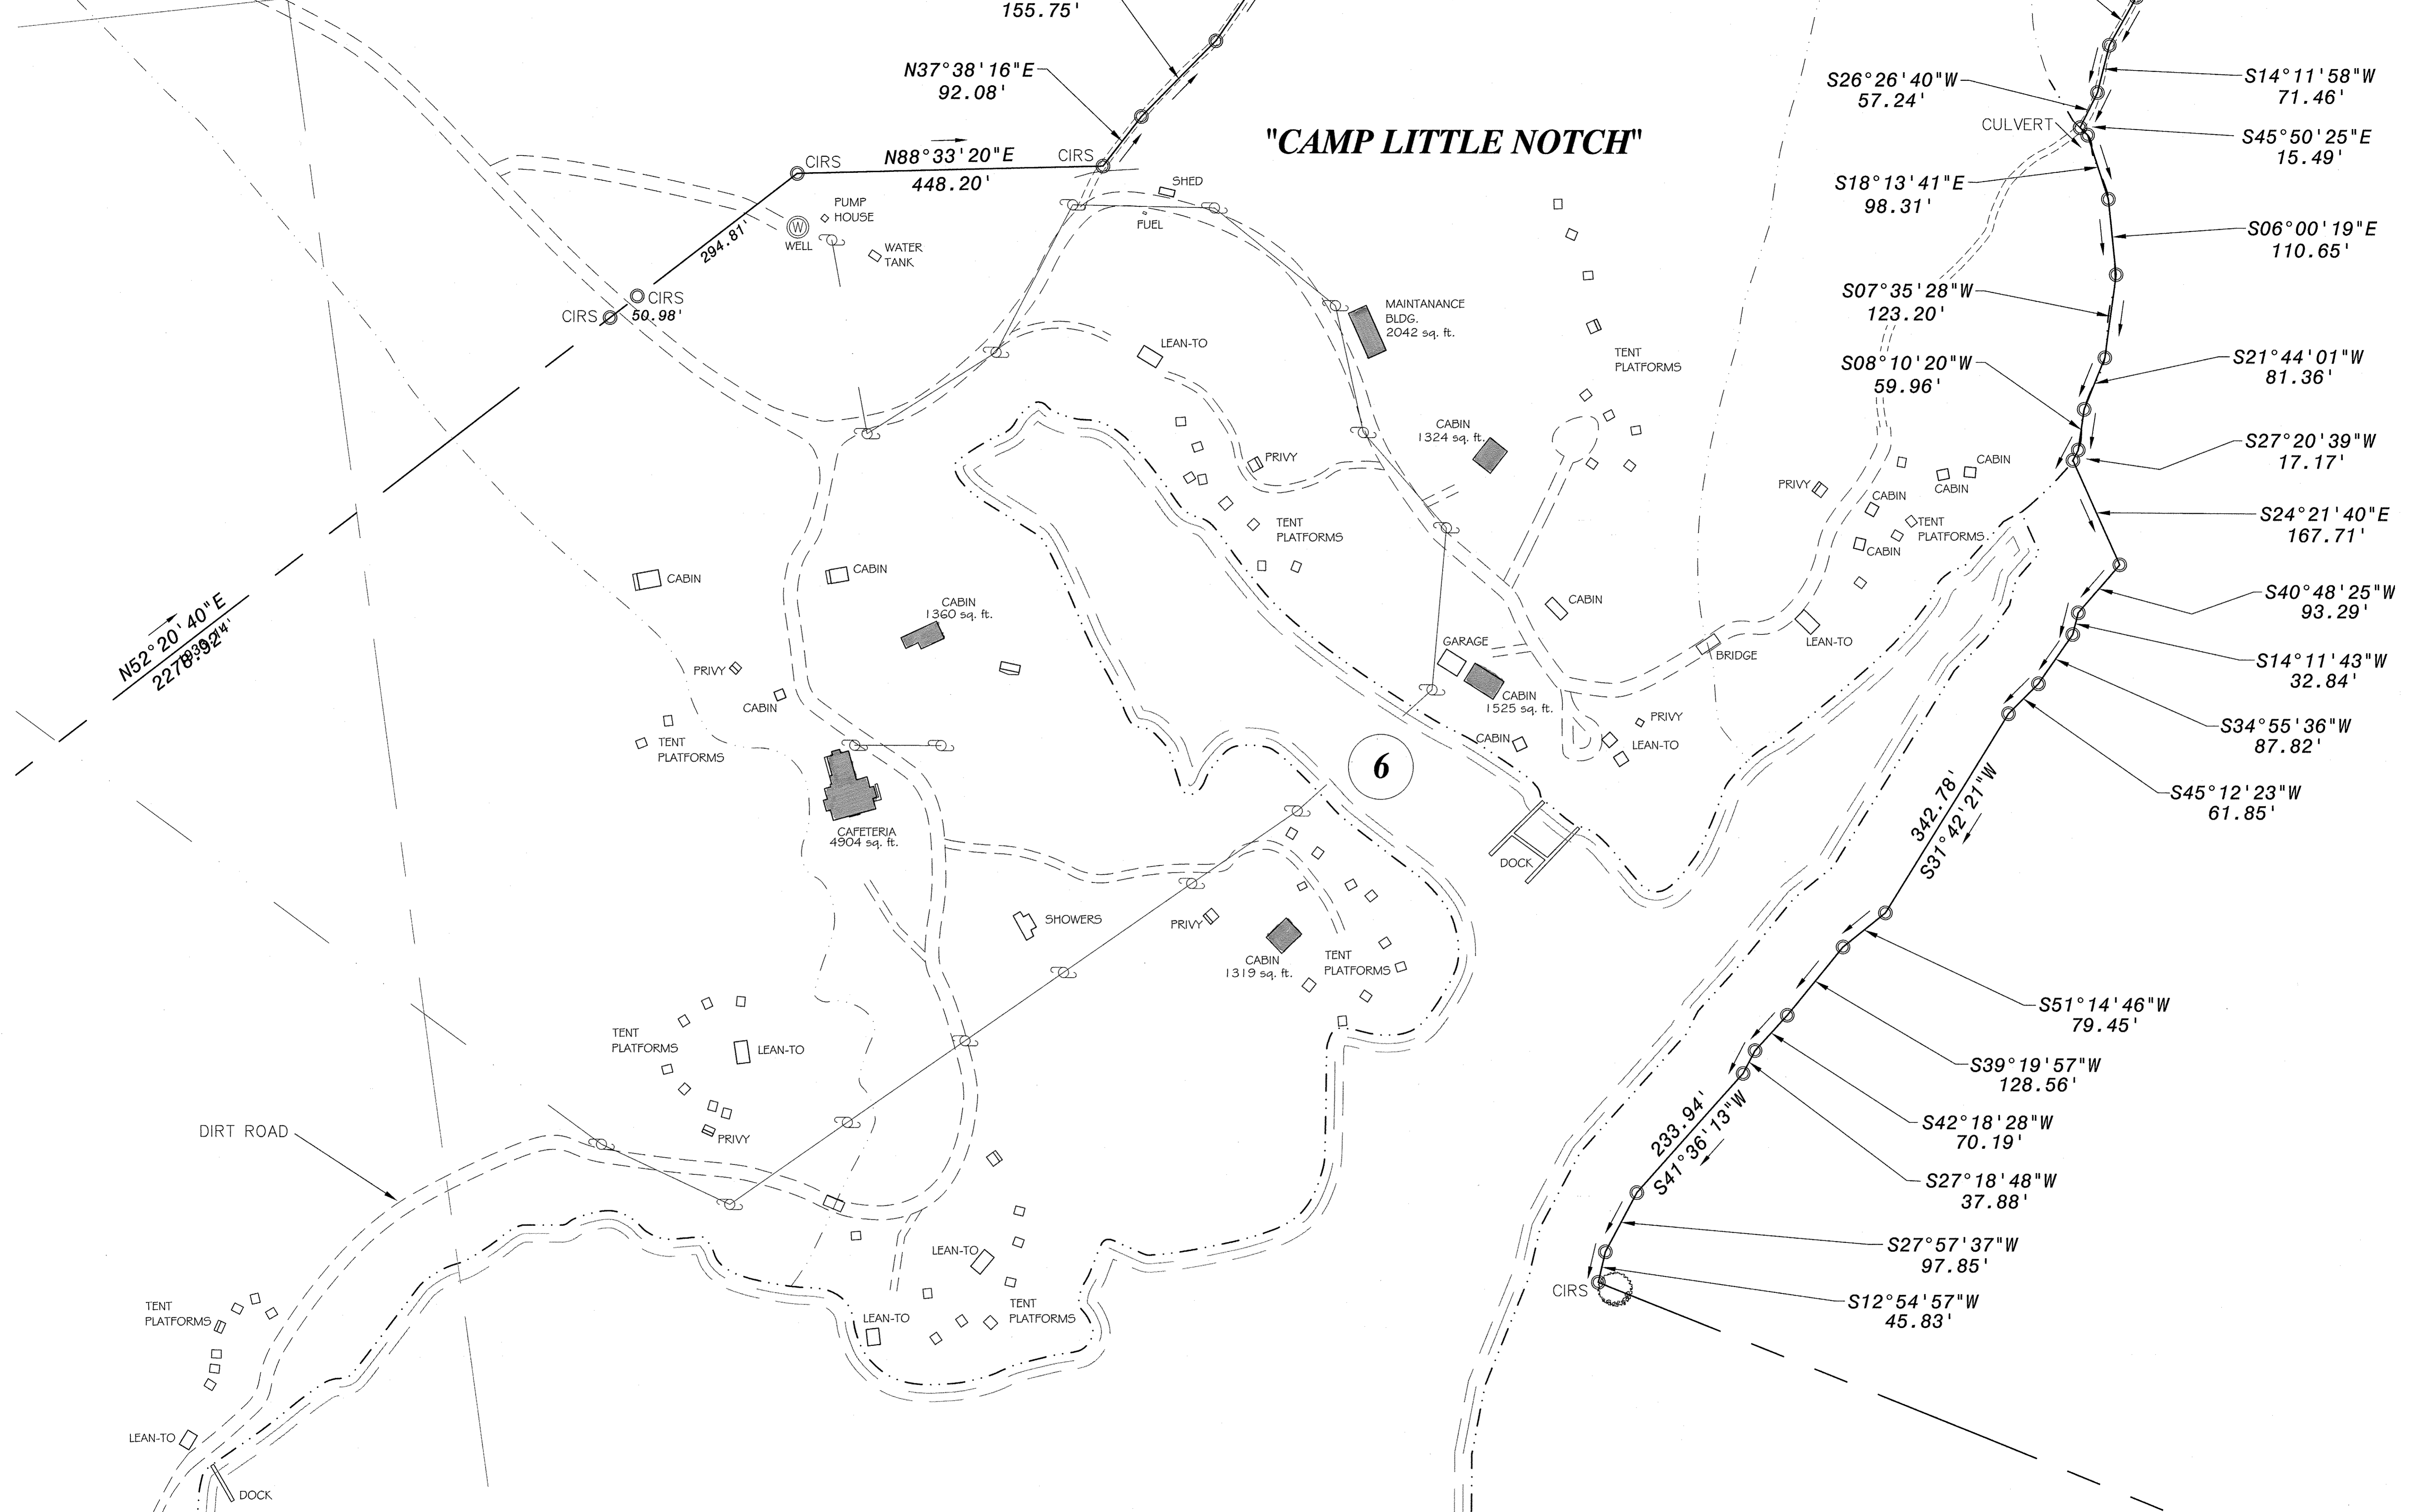

"CAMP LITTLE NOTCH"

N52°20'40"E
2278.924'

N37°38'16"E
92.08'

N88°33'20"E
448.20'

CIRS
50.98'

294.81'

155.75'

6

S26°26'40"W
57.24'

S14°11'58"W
71.46'

S45°50'25"E
15.49'

S18°13'41"E
98.31'

S06°00'19"E
110.65'

S07°35'28"W
123.20'

S21°44'01"W
81.36'

S08°10'20"W
59.96'

S51°14'46"W
79.45'

S39°19'57"W
128.56'

S42°18'28"W
70.19'

S27°18'48"W
37.88'

S27°57'37"W
97.85'

S12°54'57"W
45.83'

233.94'

S41°36'13"W

LOT "B" - CAMP TRACT AREA

10 300 870 sq. ft.

LAKES